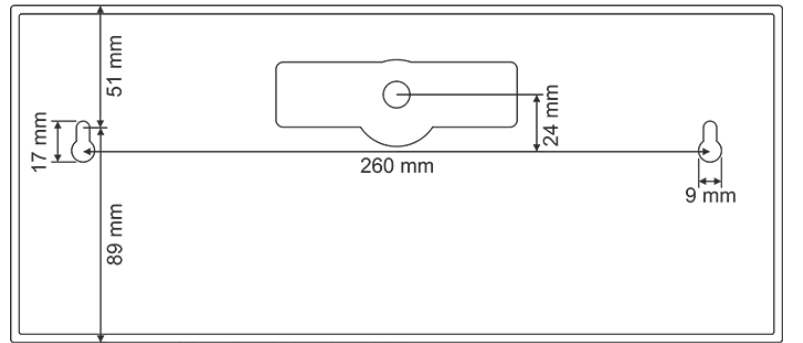

SEALITE ACİL AYDINLATMA ARMATÜRÜ

MODEL CODE	LIGHTING STYLE	MOUNTING STYLE	LAMP	LIGHT FACE	DURATION (minute)	DIMENSIONS (W-L-H)mm	WEIGHT	IP CLASS	ISOLATION CLASS	OPERATION TEMP	POWER CONSUMPTION	OPERATING VOLTAGE
AS-3111	Emergency Light	Wall Mount	20x F LED	Single Face	Emergency 60 m.	30x320x140mm	0,52kg	40	I	-16/+45°	0,5w	220-240
AS-3113	Emergency Light	Wall Mount	20x F LED	Single Face	Emergency 180 m.	30x320x140mm	0,72kg	40	I	-16/+45°	0,5w	220-240
AS-3211	Maintained	Wall Mount	20x F LED	Single Face	Emergency 60 m.	30x320x140mm	0,57kg	40	I	-16/+45°	3w	220-240
AS-3213	Maintained	Wall Mount	20x F LED	Single Face	Emergency 180 m.	30x320x140mm	0,76kg	40	I	-16/+45°	3w	220-240
AS-3010	Mains Light	Wall Mount	20x F LED	Single Face	-	30x320x140mm	0,47kg	40	I	-16/+45°	2w	220-240

ÖLÇÜLER

Görülebilir mesafe
28 metre