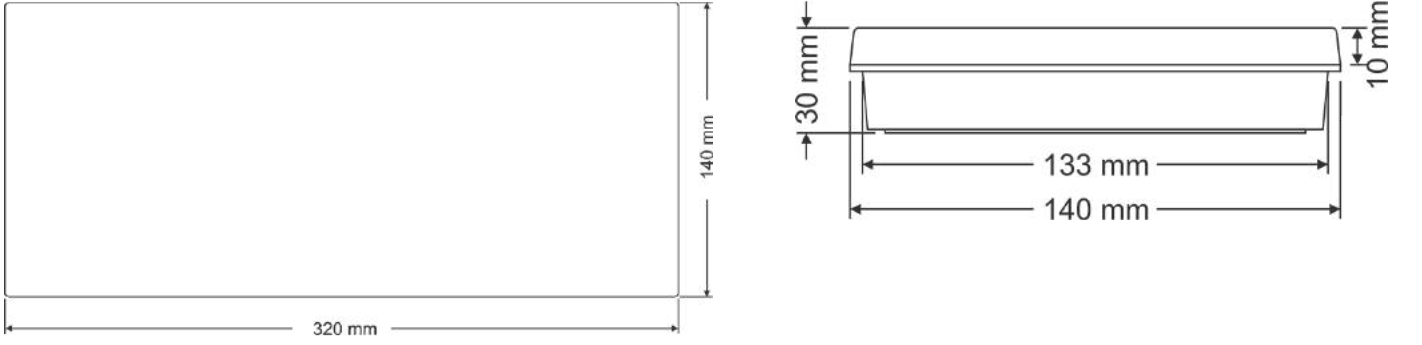

SEALITE ACİL AYDINLATMA ARMATÜRÜ

MODEL CODE	LIGHTING STYLE	MOUNTING STYLE	LAMP	LIGHT FACE	DURATION (minute)	DIMENSIONS (W-L-H)mm	WEIGHT	IP CLASS	ISOLATION CLASS	OPERATION TEMP	POWER CONSUMPTION	OPERATING VOLTAGE
AS-3111	Emergency Light	Wall Mount	20x F LED	Single Face	Emergency 60 m.	30x320x140mm	0,52kg	40	I	-16/+45°	0,5w	220-240
AS-3113	Emergency Light	Wall Mount	20x F LED	Single Face	Emergency 180 m.	30x320x140mm	0,72kg	40	I	-16/+45°	0,5w	220-240
AS-3211	Maintained	Wall Mount	20x F LED	Single Face	Emergency 60 m.	30x320x140mm	0,57kg	40	I	-16/+45°	3w	220-240
AS-3213	Maintained	Wall Mount	20x F LED	Single Face	Emergency 180 m.	30x320x140mm	0,76kg	40	I	-16/+45°	3w	220-240
AS-3010	Mains Light	Wall Mount	20x F LED	Single Face	-	30x320x140mm	0,47kg	40	I	-16/+45°	2w	220-240

ÖLÇÜLER

Görülebilir mesafe
28 metre